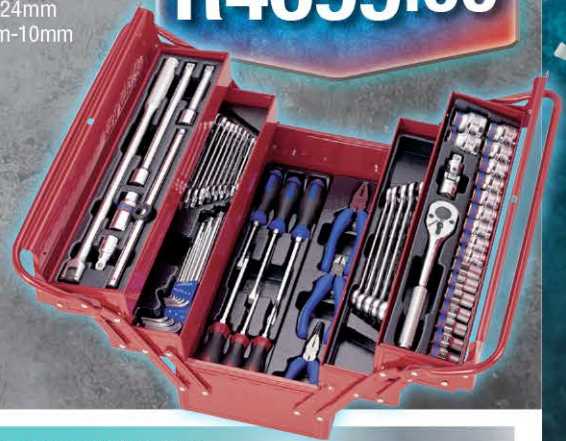

BUY ANY KING TONY OR MICRO-TEC PRODUCT IN-STORE & STAND A CHANCE TO

WIN!

1 OF 2 HAMPERS UP FOR GRABS!

VALUED AT R1999

G-BOND SUPER GLUE KIT

GBOND50KIT

- 1 x Fine Nozzle Extender
- 2 x 10g Adhesive
- 1 x Grey Powder
- 1 x Black Powder
- Sets in 7 Seconds